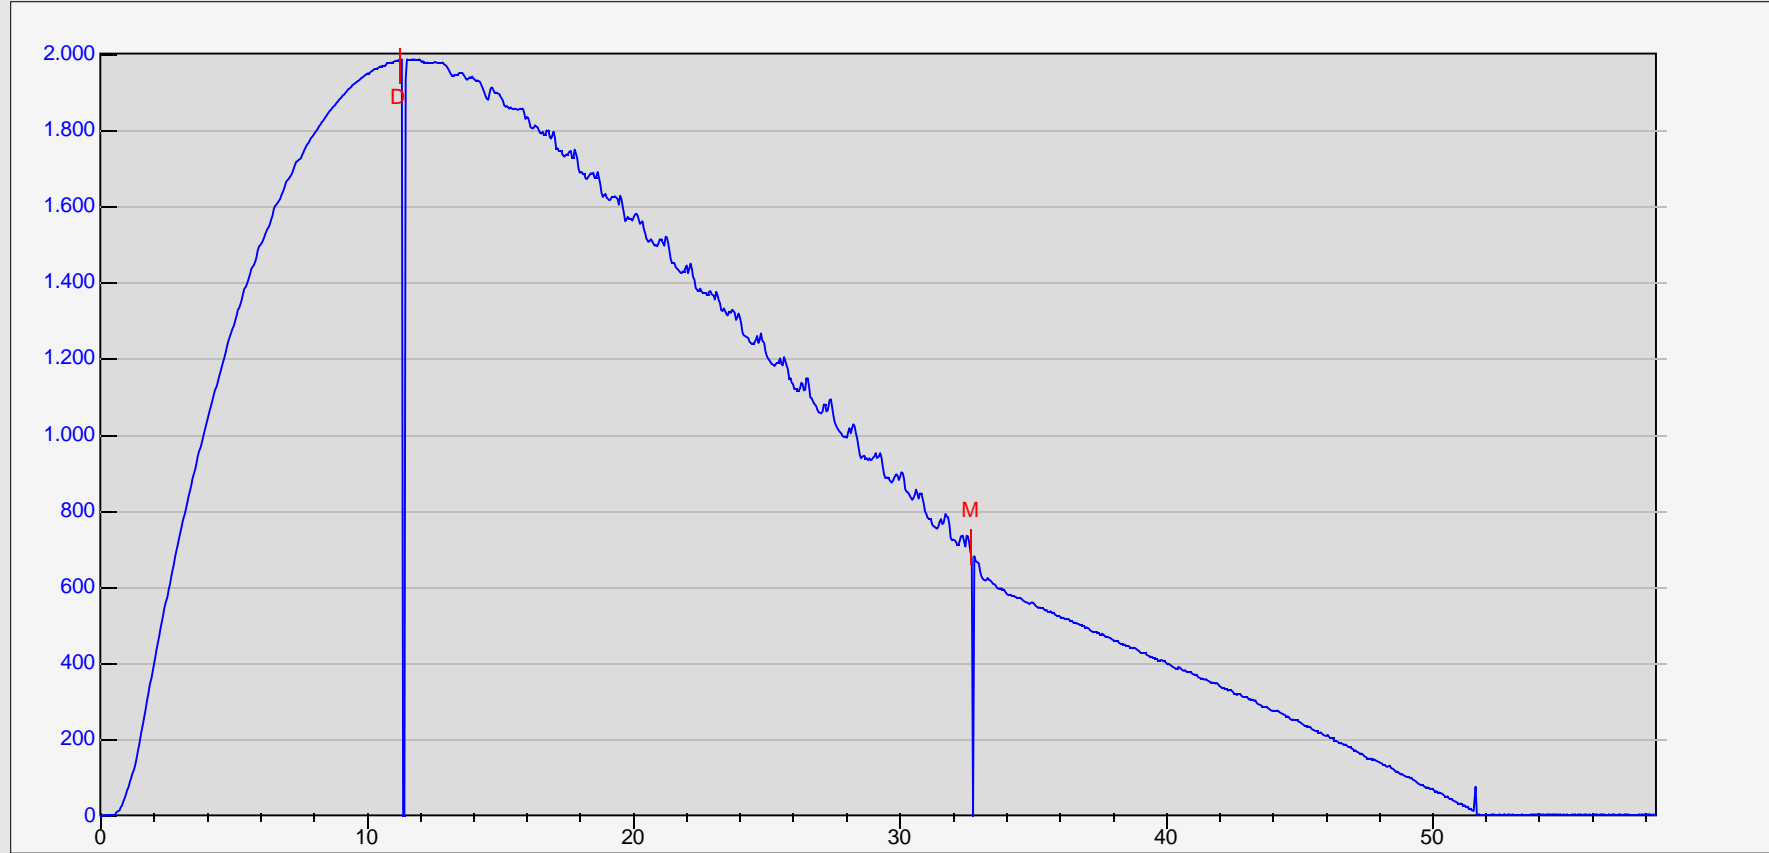

Altitude (Feet)

NRB-PR8-v2_sl-3_LT-2017-10-29.pf2

Statistics:

Apogee Alt.: 1985' AGL
Ground Elev.: 3386' MSL
NumSamps: 1168
Main Deploy: 700' AGL
Apogee Delay: 0 SEC
FlightNum: 6

Displayed

- Raw Altitude
- Smoothed Alt
- Velocity
- Temperature
- Voltage

PID: 2A PIM: 2A

Comments

Netuno-R-Beta/Paraná-VIII/v2
Lançamento em 29 Out 2017
Apogeu = 1985 pés = 605.0 m

Model: SLCF Serial #: 4750